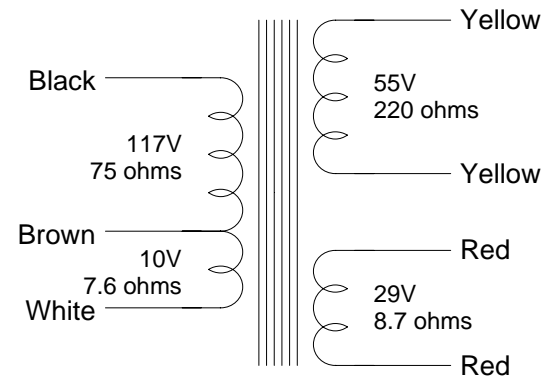

## 61300-4021-1

Leaded Version

Leads are 7.5" long.  
Black Lead contains a 1/4A fuse.

Core Size = 1-7/8"W x 1-9/16"H x 5/8"D. Core Cross Sectional Area is 5/8" x 5/8"  
Voltages are open-circuit voltages with 117VAC applied to primary.