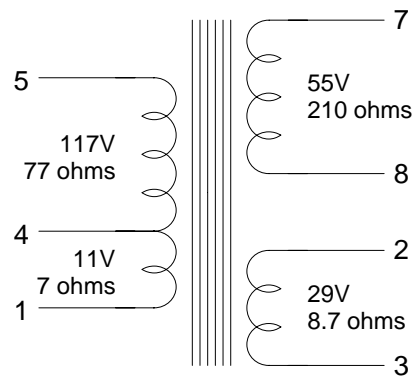

## 61300-4021-1

Leaded Version

Leads are 7.5" long.  
Black Lead contains a 1/4A fuse.

Core Size = 1-7/8"W x 1-9/16"H x 5/8"D. Core Cross Sectional Area is 5/8" x 5/8"  
Voltages are open-circuit voltages with 117VAC applied to primary.